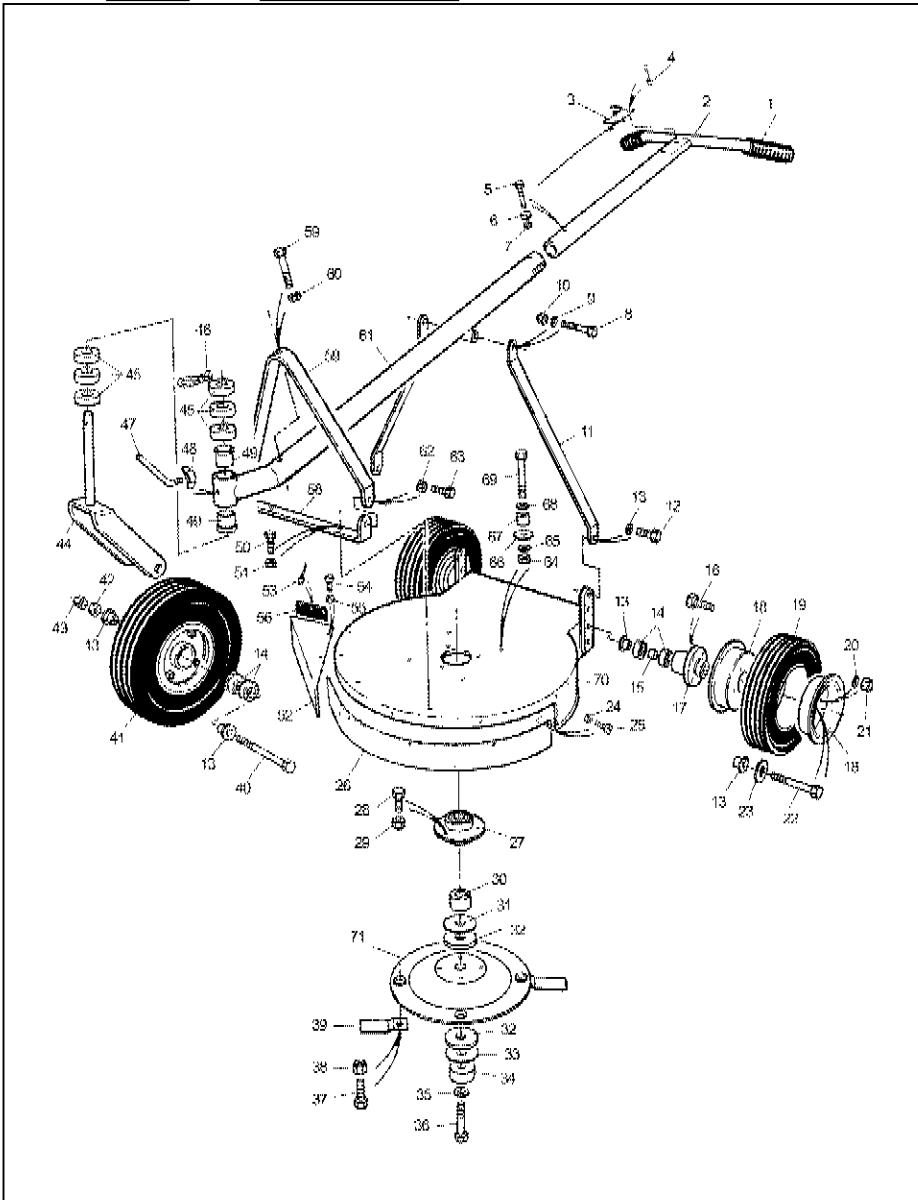

ALRITE ENGINEERING (PTY) LTD.

MIRAGE PARTS LIST

MODEL Mirage P600/AG60

<u>ITEM NO.</u>	<u>PART NO.</u>	<u>DESCRIPTION</u>
1	6P7	HANDLE GRIP
2	6P101	TOP HANDLE
3	6P5	THROTTLE CONTROL
4	AS57	RIVET
5	AS78	BOLT
6	AS3	WASHER
7	AS22	NUT
8	AS77	BOLT
9	AS4	WASHER
10	AS22	NUT
11	6P103	SIDE SUPPORT
12	AS12A	BOLT
13	AS8	WASHER

13A	AS74	BUSH
14	AS39	BEARING
15	6P14	SPACER
16	GS3	BOLT
17	AS38	HUB
18	AS41	RIM
19	6P27	TYRE
20	AS8	WASHER
21	AS36	NUT
22	AS73	BOLT
23	AS4	WASHER
24	AS54	NUT
25	6P76	SCREW
26	6P22	SKIRT
27	AS71	FLANGE BEARING - YAMAHA
27A	AS71A	FLANGE BEARING - BRIGGS
28	GS3	BOLT
29	AS46	NUT
30	AS81	ENGINE BOSS - YAMAHA
30A	AS81A	ENGINE BOSS - BRIGGS
31	AS82	STEEL WASHER -TOP
32	AS79	FIBRE WASHER
33	AS83	STEEL WASHER - BOTTOM
34	AS80	BOSS CAP
35	AS4	WASHER
36	D43	BOLT
37	BS44	BOLT
38	BS13	NUT
39	BS43B	BLADE SET COMPLETE
40	AS75	BOLT
41	6P27	TYRE
42	AS74	BUSH
43	AS22	NUT
44	AS85	SWIVEL YOKE
45	AS86	SPACER
46	6P100	R-CLIP
47	AS87	HANDLE
48	AS72	WING NUT
49	AS88	SPACER
50	AS76	BOLT
51	AS22	NUT
52	6P23	SIDE CHUTE
53	AS57	RIVET
54	6P76	SCREW
55	AS54	NUT
56	6P24	RUBBER FLAP
58	AS90	LOWER SUPPORT
59	AS89	SUPPORT
59A	6P4	BOLT
60	AS14	NUT
61	6P102	HANDLE
62	AS22	NUT
63	AS12A	BOLT
64	AS46	NUT
65	AS9	WASHER
66	AS91	WASHER - ENGINE MOUNTING
67	ESK	SPACER
68	AS9	WASHER
69	AS12B	BOLT
70	6P104	DECK
71	6P31	CUTTING DISC